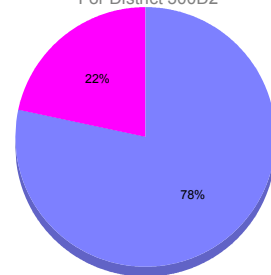

Gender Comparison 2010-2011

For District 300D2

Oct/Nov/Dec

■ Male   ■ Female