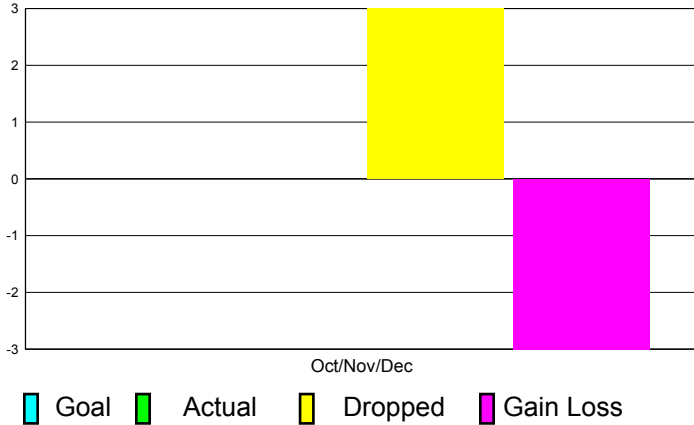

## CLUBS

**Club Results  
2011-2012**

**Clubs  
2010-2011**

Month	New Club Goal	Actual New Clubs	Actual Dropped Clubs	Gain/Loss of Clubs	Gain/Loss of Clubs
Oct/Nov/Dec	0	0	3	-3	-3
<b>Totals</b>	<b>0</b>	<b>0</b>	<b>3</b>	<b>-3</b>	<b>-3</b>

### Club Results 2011-2012

Goal, New, Dropped, Gain/Loss