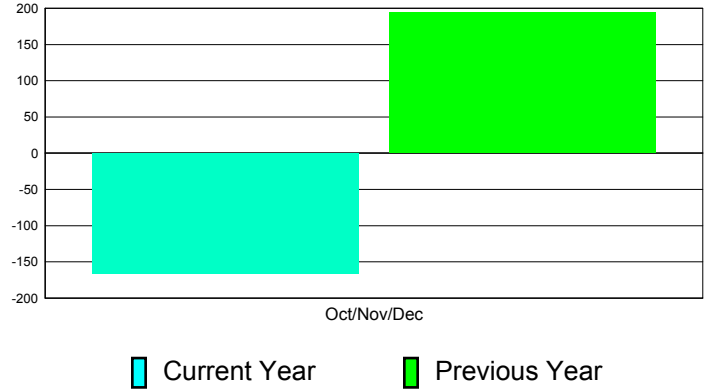

Comparison of Membership Gain/Loss

Current Year Compared to the Previous Year