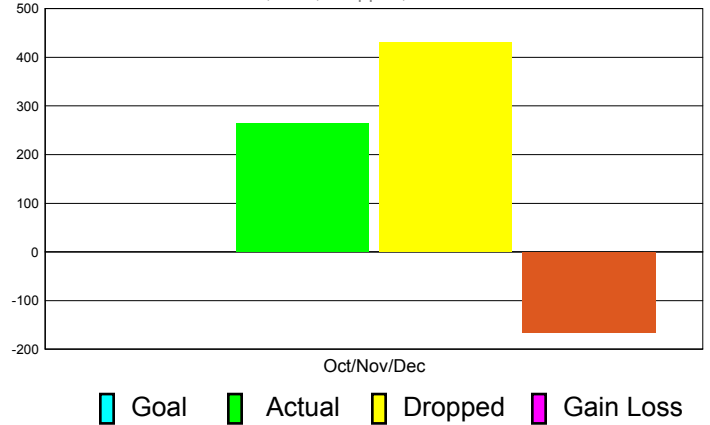

### YTD Status Quo Clubs 2010-2011

Status Quo Clubs Compared to Status Quo Members

## MEMBERSHIP

**Membership Results  
2011-2012**

**Membership  
2010-2011**

Month	Net Memb Goal	Actual New Memb	Actual Dropped Memb	Gain/Loss of Memb	Gain/ Loss of Memb
Oct/Nov/Dec	0	264	430	-166	194
<b>Totals</b>	<b>0</b>	<b>264</b>	<b>430</b>	<b>-166</b>	<b>194</b>

### Membership Results 2011-2012

Goal, New, Dropped, Gain/Loss